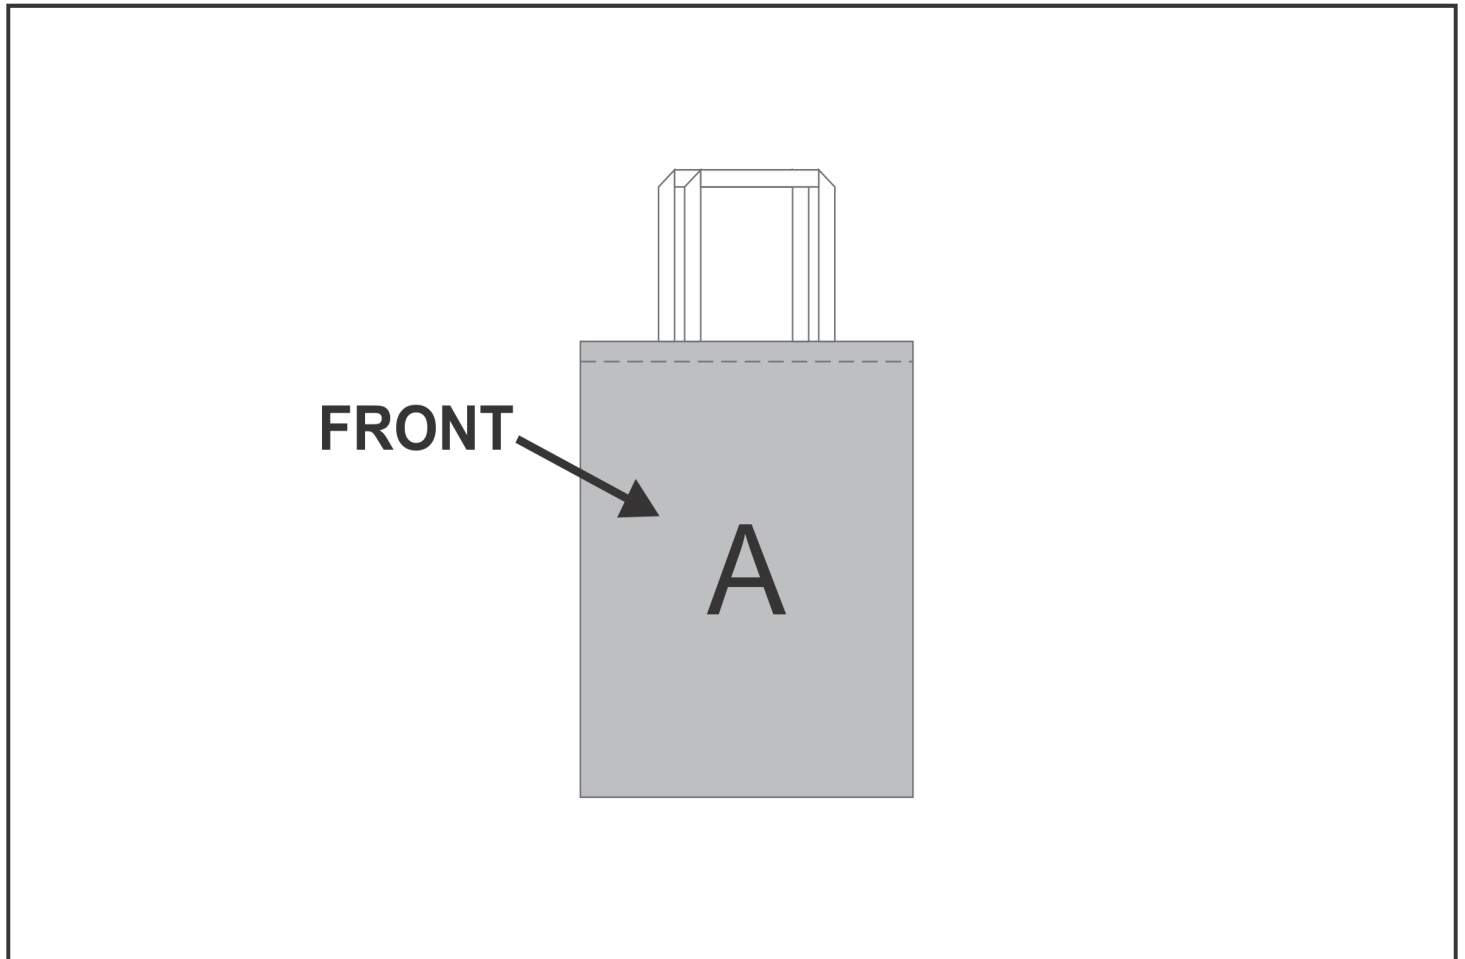

# BC-HP-14-G

Hoppla Mall Shopper With Front Panel

## Need to know:

Includes 1-Position Sublimation (setup fees apply)

- Please Note: We cannot guarantee 100% logo Alignment on all Brandable Panels.

## Branding Options:

Position	Branding Method (Branding Code)	No. of Colours	Dimension
A	Custom Sublimation A (CPSUB-A)	Full Colour	390mm wide x 449.5mm high